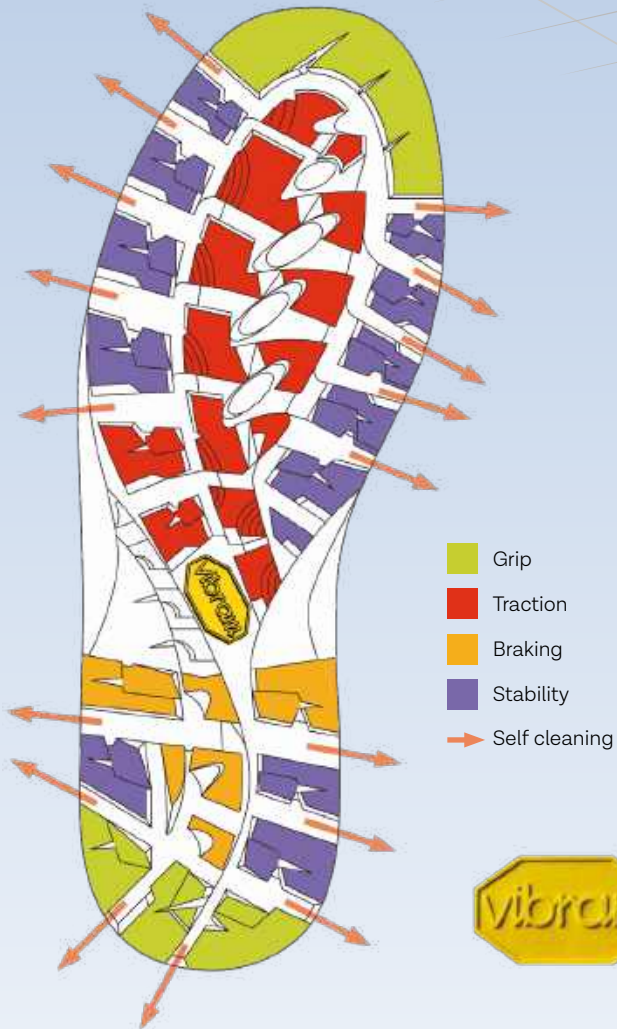

variofix®

MEINDL MULTIGRIP® BY VIBRAM®

The cleat at the front of the heel projects forwards to provide more bite. The profile has an open angle so that it self-cleans in the roll-off movement. The cleats in the centre provide security that the profile grips in all directions.

SIDE VIEW, HEEL OF SOLE

CLIMATE IS THE KEY – OPTIMAL CLIMATE INSIDE THE BOOT

Soft padded stretch cuff

Air Revolution® tongue

Meindl Multigrip® profile

spoiler for easy crampon attachment

Integrated flex zones