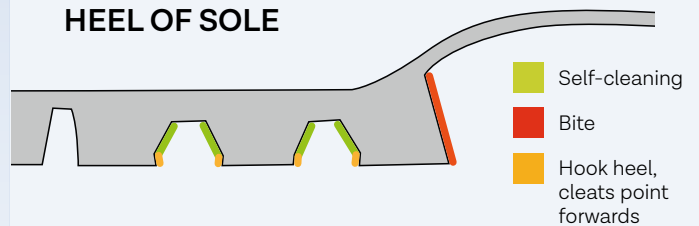

SIDE VIEW, HEEL OF SOLE