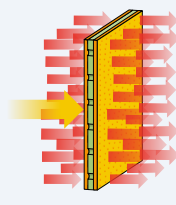

**Air is
PUMPED
OUT**

AIR REVOLUTION® TECHNOLOGY

The tongue next to the foot is a combination of 3D mesh and a permanently cushioning, reticulated and perforated foam. The Air Revolution® tongue extends beyond the top of the boot and allows air circulation. It is attached at specific points at the front of the boot to enhance air circulation.