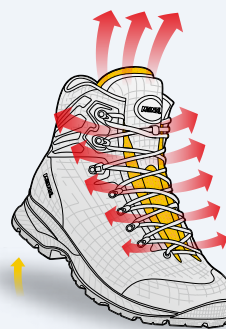

**Air is
PUMPED
OUT**

AIR REVOLUTION® TECHNOLOGY

The tongue next to the foot is a combination of 3D mesh and a permanently cushioning, reticulated and perforated foam. The Air Revolution® tongue extends beyond the top of the boot and allows air circulation. It is attached at specific points at the front of the boot to enhance air circulation.

check it out/

airREVOLUTION®